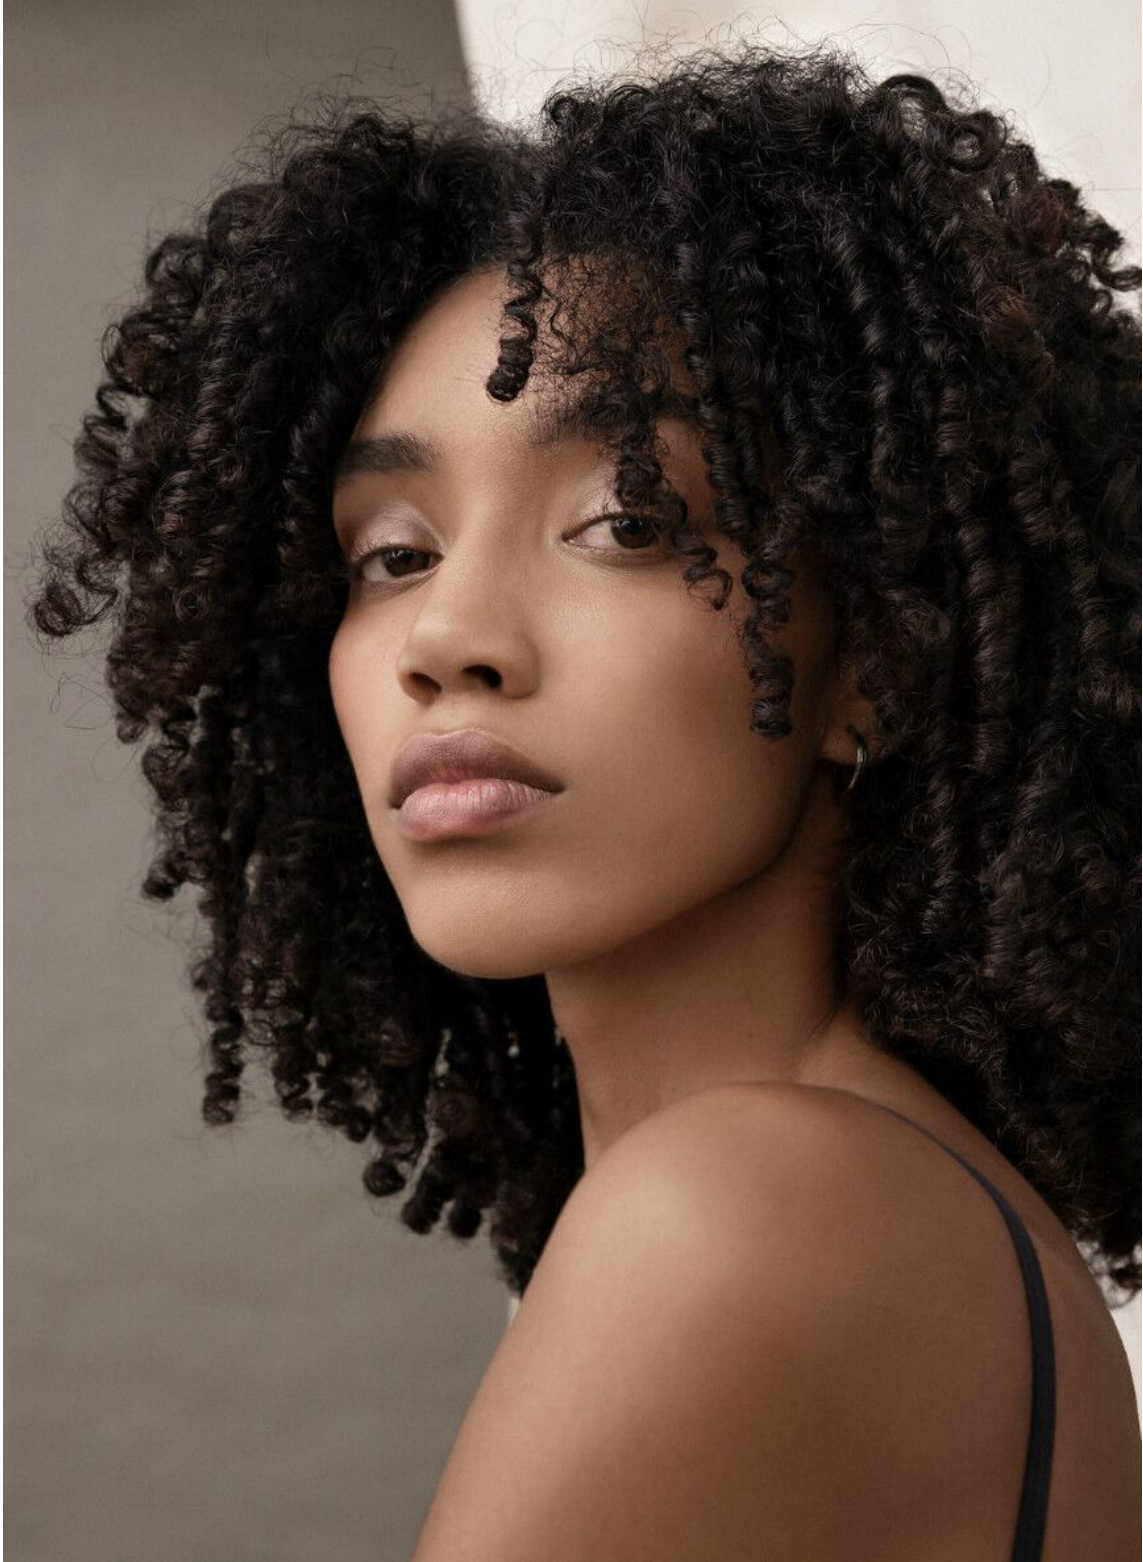

AGHATA LIMA

height 5'10.5 · bust 31.5" · cup B · waist 23.5" · hips 35.5" · dress 36 EU/6 US/8 UK
shoes size 40.5 EU/9.5 US/7 UK · hair brown · eyes brown